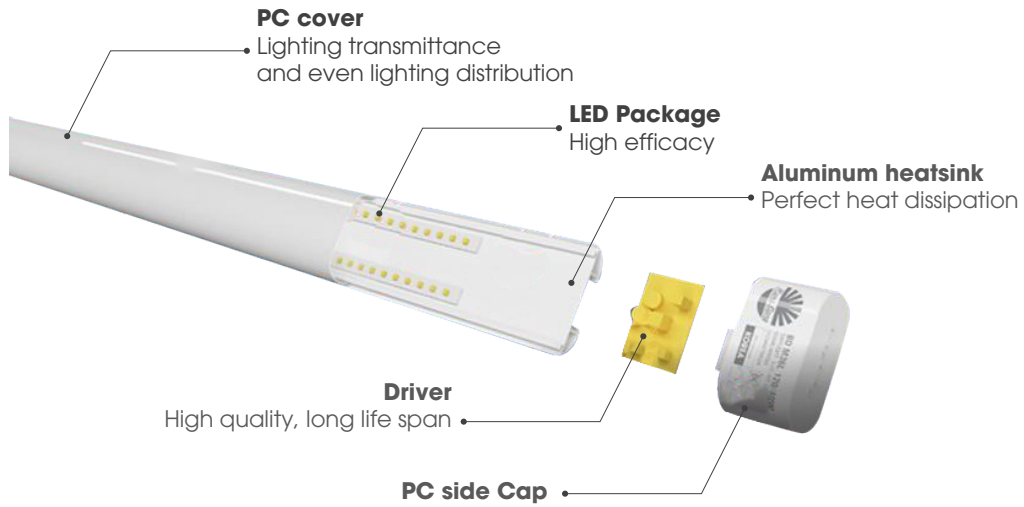

M36 LED BATTEN LIGHT

* Product features:

- High-quality LEDs provided by Samsung/ Seoul Semiconductor/ Nichia/ Lumiled with excellent performance
- High efficacy up to 110 lm/W
- Aluminum housing (anodizing or electrostatic powder coating) with perfect heat dissipation
- PC cover with high lighting transmittance and even lighting distribution
- CE, KC certified
- Long life span: 25,000 hours, saving the maintenance cost
- Options:
 -  1-CCT
 -  3-CCT changeable (adjust by wall switch)

* Applications

- Apartment entrance, hallway lighting, indoor lighting, Parking lot, subway, commercial, industrial places, etc.

PRODUCT DETAILS

PRODUCT SPECIFICATIONS

Model	Dimension LxWxH (mm)	Power (W)	Voltage (V)	Power factor	Luminous flux (lm)	Luminous Efficacy (lm/W)	CCT (K)	CRI (Ra)	Beam angle (°)	Life span (hrs)
M36 600/20W	600x60x32	20	120/220÷240/100÷277	0.5/0.9	2000/2200	100/110	3000/4000/5000/5700/6500K	80	120	30,000
M36 1200/40W	1200x60x32	40	120/220÷240/100÷277	0.5/0.9	4000/4400	100/110	3000/4000/5000/5700/6500K	80	120	30,000
M36.DM 1200/40W	1200x60x32	40	120/220÷240/100÷277	0.5/0.9	4000/4400	100/110	3000-4000-6500	80	120	30,000

Capacity: 6.2 million pieces per year

Customizable: Power (20/40W), Voltage (120/220÷240/100÷277), PF (0.5/0.9), lm/W (up to 110), CCT (3000/4000/5000/5700/6500K), life span, etc.

LUMINOUS INTENSITY DISTRIBUTION