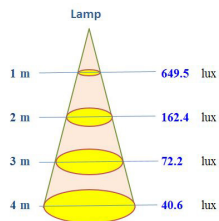

LUMINOUS INTENSITY DISTRIBUTION

M36 600/20W