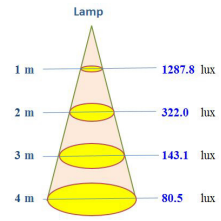

M36 1200/40W