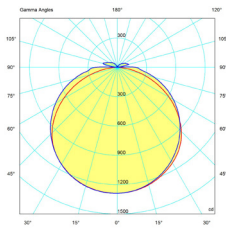

LUMINOUS INTENSITY DISTRIBUTION

M36 600/20W