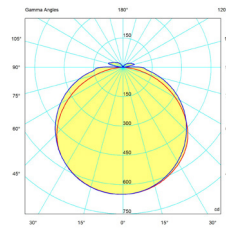

M36 1200/40W